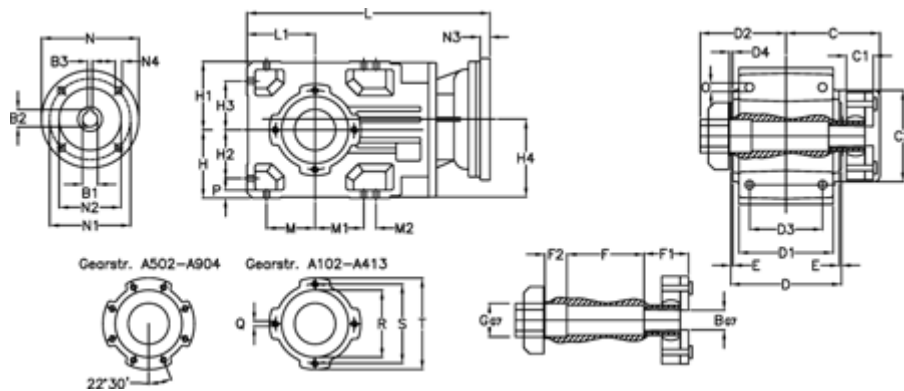

Article number: 29600200946130  
 Description: Bevel helical gearbox  
 A202QF25-9,4-P80B5

## Measures

B = 25	D1 = 110	F2 = 36	L = 325.5	N3 = -
B1 = 19	D2 = 60	G = 32	L1 = 80	N4 = M10x12
B2 = 21.8	D3 = 90	GA = 14,5 NM	M = 60.0	O = 9.5
B3 = 6	d4 = 4.5	H = 80	M1 = 60.0	P = 9
C = 89.5	Description = A202QF-xx-P80 B5	H1 = 80	M2 = -	Q = M8x15
C1 = 23	E = 3.0	H2 = 60.0	N = 200	R = 95
C2 = 72.0	F = 77.5	H3 = 60.0	N1 = 165	S = 115
D = 136	F1 = 36.0	H4 = 93.0	N2 = 130	T = 140